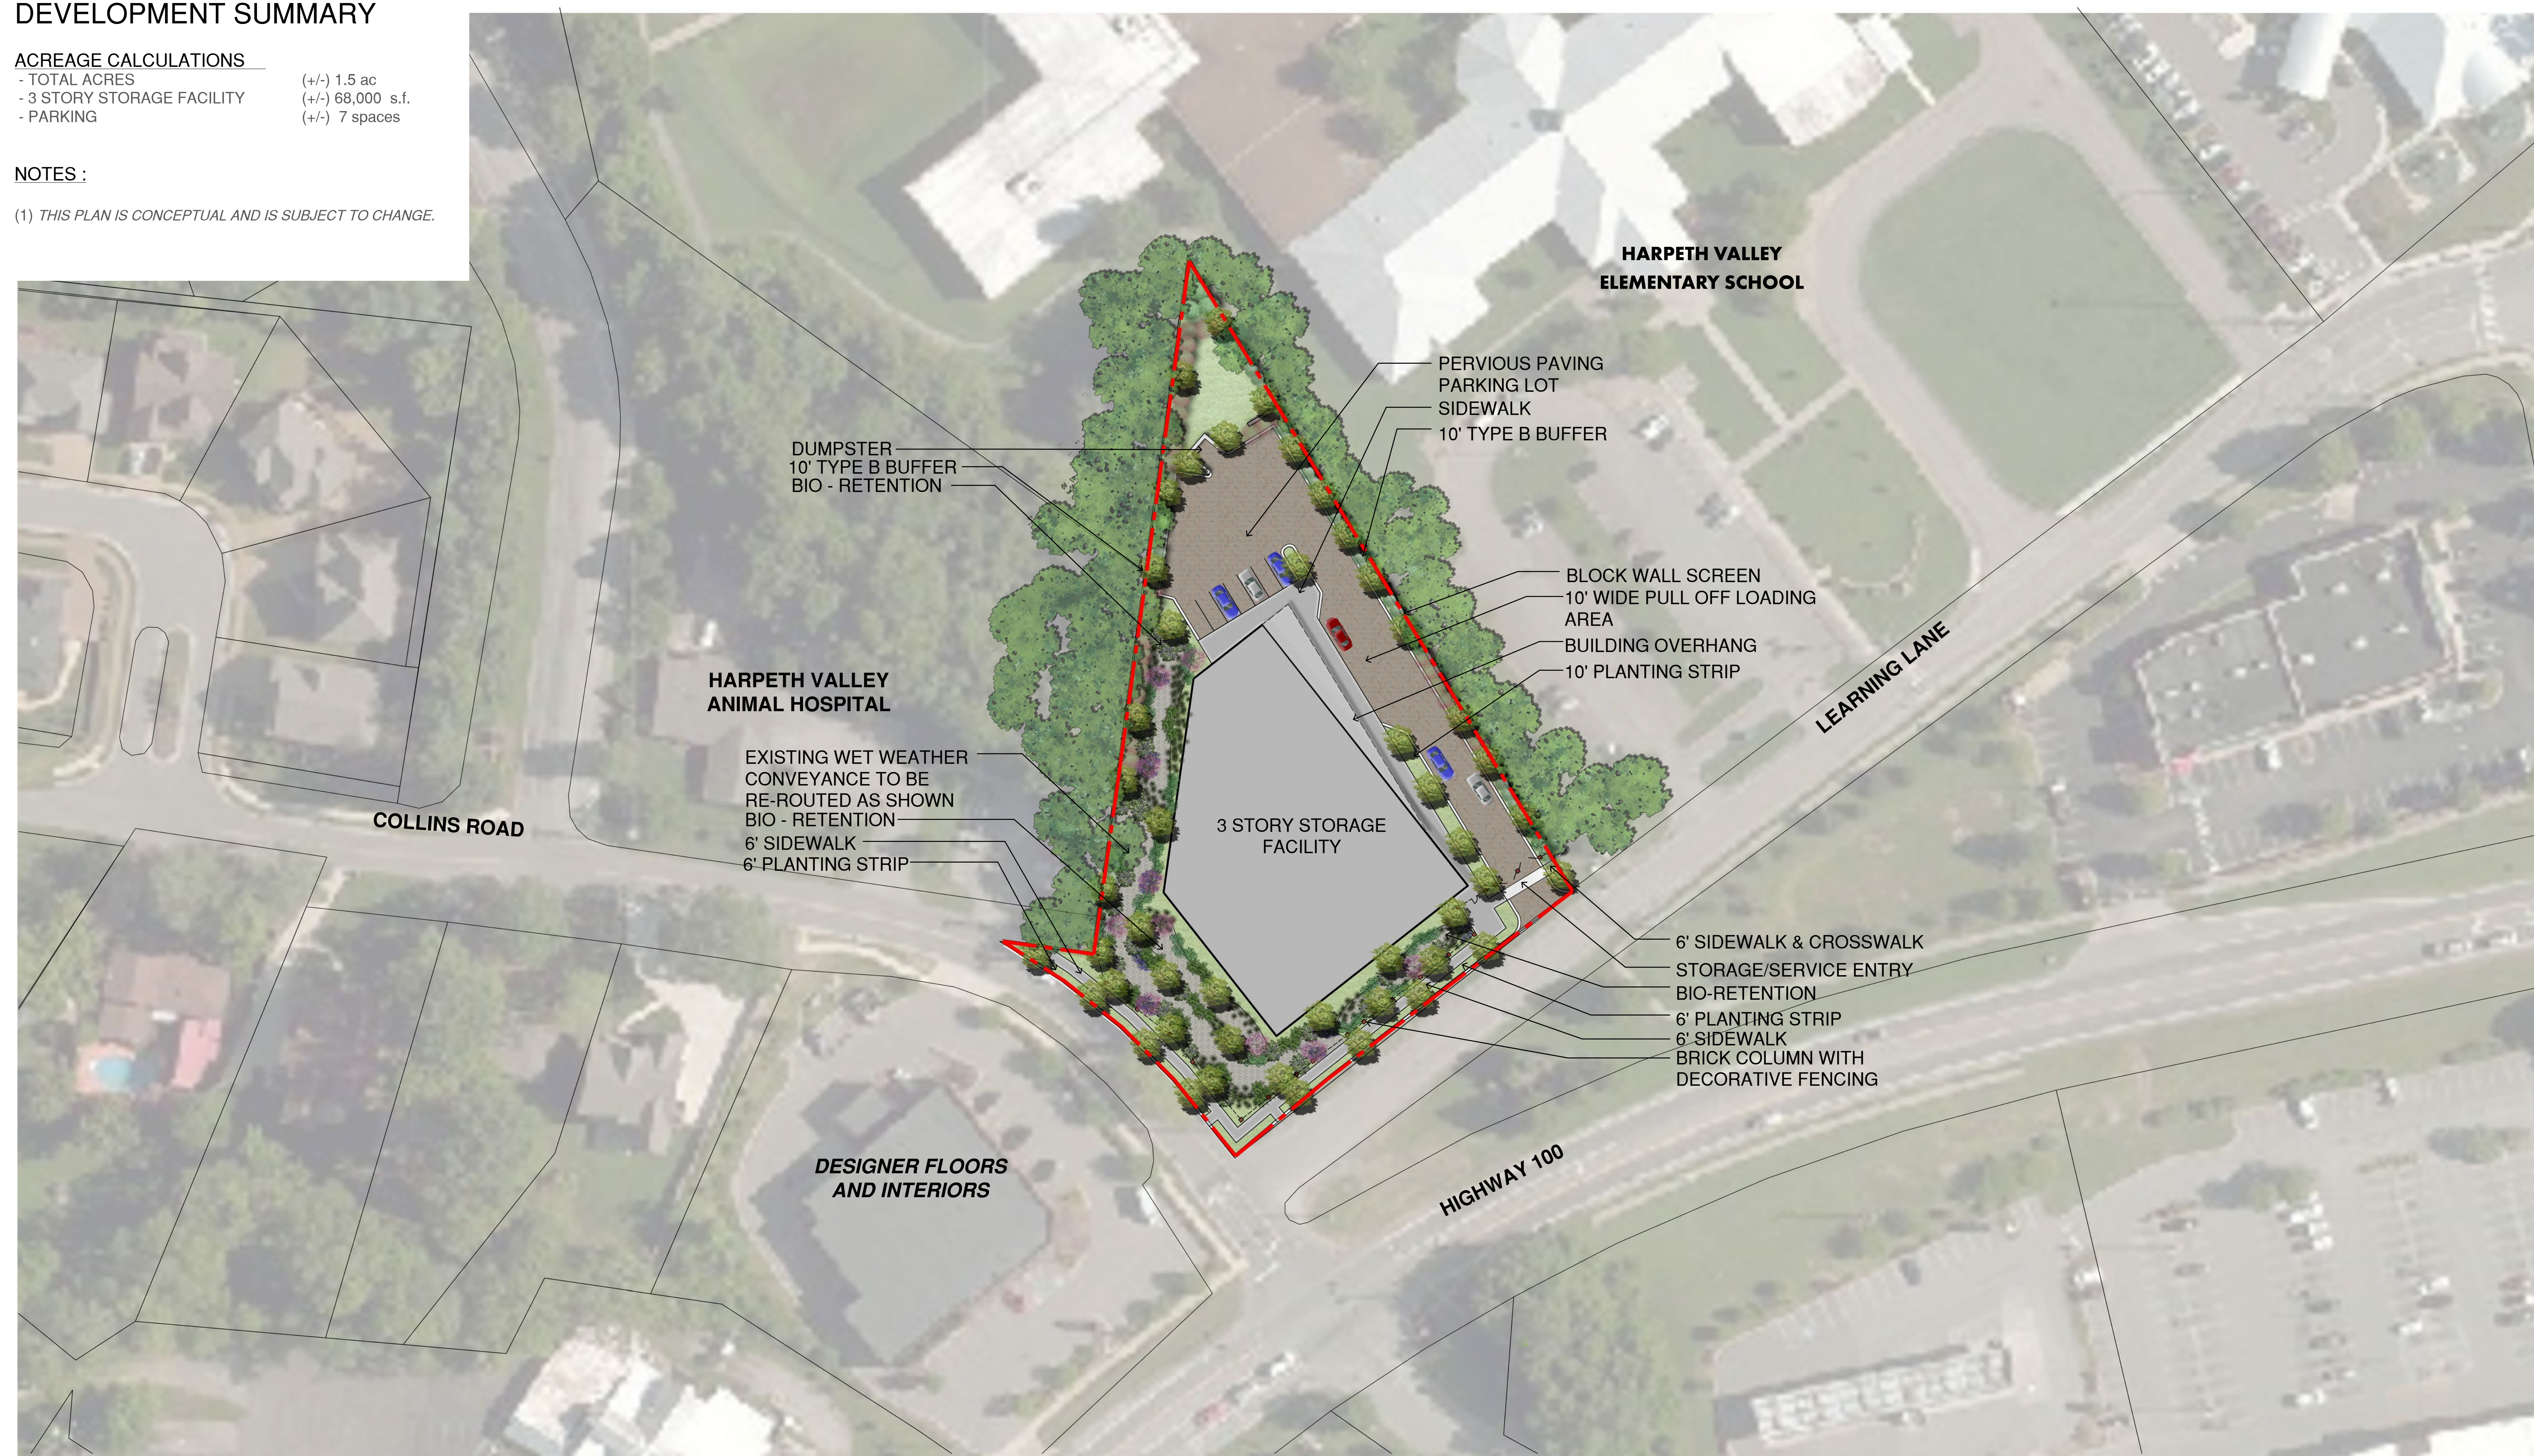

#26630.0000
DEVELOPMENT SUMMARY

ACREAGE CALCULATIONS

- TOTAL ACRES	(+/-) 1.5 ac
- 3 STORY STORAGE FACILITY	(+/-) 68,000 s.f.
- PARKING	(+/-) 7 spaces

NOTES :
 (1) THIS PLAN IS CONCEPTUAL AND IS SUBJECT TO CHANGE.

SELF-STORAGE CONCEPT
 BELLEVUE, TENNESSEE